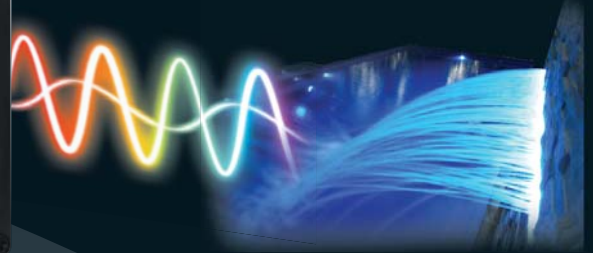

PAL LED Optics Water Blade

RGB LED Light Systems with Touch Control to illuminate Water Features.

FEATURES:

US and Canadian Pending

RF Control

Wi-Fi Control- apps available

Color touch & switch modes available

PAL System Link

Suitable for wet locations

120° of light

PAL LED Optics Water Blade

Color Control

Control color, speed, brightness and modes

Wireless Touch

Wi-Fi tablets and smartphones

Color Touch Technology

Memory Recall

Remembers last color, speed and brightness

Auto Sync

Automatic sync of your PAL lights every time

APPLE OR ANDROID DEVICES

Operating dist:
150 - 200feet

RF HANDSET