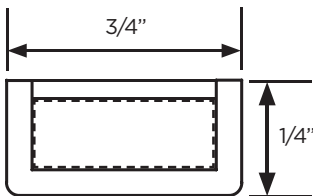

Part No: PCT-1
Operating dist:
150 - 200feet

RECEIVER/DRIVER

Part No: PCR-4
50watts / 12volts
Wi-Fi and RF
IP 65

PLO-W

Part No: PLOW-RGB
4.5 watts per foot
12V DC
50,000 hours

System Link

Allows you to link multiple systems for home and pool automation

EXTRUSIONS

PAL WATERBLADE LED STRIP WITH CLEAR LENS

Description	Power	Code
1 foot	5 watt	42-PLOW-RGB-030
2 feet	9 watt	42-PLOW-RGB-060
3 feet	13 watt	42-PLOW-RGB-090
4 feet	18 watt	42-PLOW-RGB-120
5 feet	22 watt	42-PLOW-RGB-150
6 feet	26 watt	42-PLOW-RGB-180
7 feet	30 watt	42-PLOW-RGB-210
8 feet	33 watt	42-PLOW-RGB-240