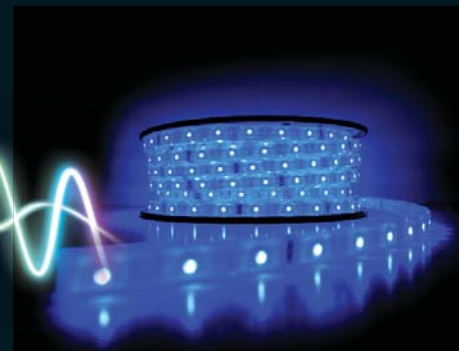

PAL LED Optics Perimeter

RGB LED Light System with Touch Control to provide Perimeter Pool Lighting.

FEATURES:

US and Canadian Pending

RF Control

Wi-Fi Control—apps available

Color touch & switch modes available

PAL System Link

Cutttable

IP68 Flexible Extrusion

PAL LED Optics Perimeter

Color Control

Control color, speed, brightness and modes

Wireless Touch

Wi-Fi tablets and smartphones

Color Touch Technology

Memory Recall

Remembers last color, speed and brightness

Auto Sync

Automatic sync of your PAL lights every time

APPLE OR ANDROID DEVICES

Operating dist: 100 - 150feet

RF HANDSET