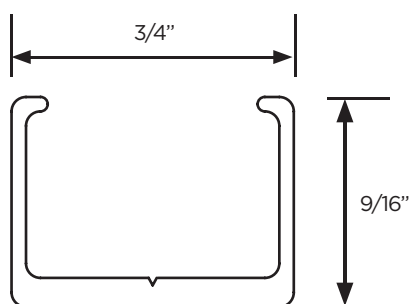

MOUNTING EXTRUSION