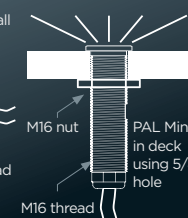

INSTALLATIONS

- 5/8" drill hole
- 3/4" PVC conduit
- 41-WF1 fitting for fiberglass or gunite

CABLE CORE AND LENGTHS

- RGB Color 4 Core 10ft, 33ft, 66ft
- Cool White 2 Core 10ft, 33ft, 66ft
- Warm White 2 Core 10ft, 33ft, 66ft

RATING

- Totally aquatic for underwater or out of water use

DIMENSIONAL DETAILS

PAL Mini™ MOUNTING METHODS

WALL

DECK

3/4" RIGID PVC CONDUIT FOR FIBERGLASS

3/4" RIGID PVC CONDUIT FOR CONCRETE