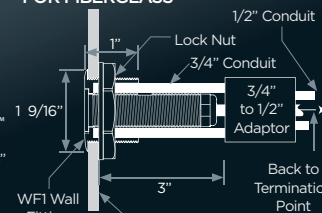

INSTALLATIONS

- 5/8" drill hole
- 3/4" PVC conduit
- 41-WF1 fitting for fiberglass or gunite

CABLE CORE AND LENGTHS

- RGB Color 4 Core 10ft, 33ft, 66ft
- Cool White 2 Core 10ft, 33ft, 66ft
- Warm White 2 Core 10ft, 33ft, 66ft

RATING

- Totally aquatic for underwater or out of water use

DIMENSIONAL DETAILS

PAL Mini™ MOUNTING METHODS

WALL

DECK

3/4" RIGID PVC CONDUIT FOR FIBERGLASS

3/4" RIGID PVC CONDUIT FOR CONCRETE