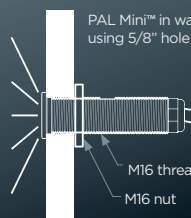

INSTALLATIONS

- 5/8" drill hole
- 3/4" PVC conduit
- 41-WF1 fitting for fiberglass or gunite

CABLE CORE AND LENGTHS

- RGB Color 4 Core 10ft, 33ft, 66ft
- Cool White 2 Core 10ft, 33ft, 66ft
- Warm White 2 Core 10ft, 33ft, 66ft

RATING

- Totally aquatic for underwater or out of water use

DIMENSIONAL DETAILS

PAL Mini™ MOUNTING METHODS

WALL

DECK

3/4" RIGID PVC CONDUIT FOR FIBERGLASS

3/4" RIGID PVC CONDUIT FOR CONCRETE