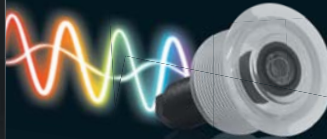

PAL Mini™

Color Control

Control color, speed, brightness and modes

Wireless Touch

Wi-Fi tablets and smartphones

Color Touch Technology

Memory Recall

Remembers last color, speed and brightness

Auto Sync

Automatic sync of your PAL™ lights every time

APPLE OR ANDROID DEVICES

Operating dist: 150 - 200feet

RF HANDSET

Part No: PCT-1
Operating dist: 150 - 200feet

RECEIVER/DRIVER

Part No: PCR-4U
50watts / 12volts
Wi-Fi and RF
IP 65
UL listed

PAL Mini™

UL listed

ACCESSORIES

Garden stake for adjustable base and bollard
Nylon nut for hoods, driveway covers and surrounds
Junction boxes - garden/underwater

System Link

Allows you to link multiple systems for home and pool automation

RGB PAL-Mini™ LED LIGHT PART NUMBERS

Description	Code
RGB LED light and 10feet lead	41-PCL20M03
RGB LED light and 33feet lead	41-PCL20M10
RGB LED light and 66feet lead	41-PCL20M20

WHITE PAL-Mini™ LED LIGHT PART NUMBERS

Description	Code
Cool white LED light and 10feet lead	41-PCL20W03
Cool white LED light and 33feet lead	41-PCL20W10
Cool white LED light and 66feet lead	41-PCL20W20
Warm white LED light and 10feet lead	41-PCL20WW03

PAL-Mini™ ACCESSORIES PART NUMBERS

Description	Code
Nylon Nut	41-PCL20NN
WF1 3/4" Conduit Adaptor	41-WF1
Black Cover Ring	41-PCL20CB
White Cover Ring	41-PCL20CW
3/16 S/S Cover Ring	41-PCL20CS
3/16 S/S Hood Cover	41-PCL20HS
3/16 S/S Driveway Hood Cover - 1 Slot	41-PCL20DHS1
3/16 S/S Driveway Hood Cover - 2 Slot	41-PCL20DHS2
3/16 S/S Driveway Hood Cover - 4 Slot	41-PCL20DHS4
Aluminium Bollard Kit	41-PCL20BL
Adjustable Base	41-PCL20B
Garden Stake for Adjustable Base	41-PCL20GS
JB-3 2 Way Junction Box for White (Garden) IP65	41-JBG32
JB-3 4 Way Junction Box for RGB (Garden) IP65	41-JBG34